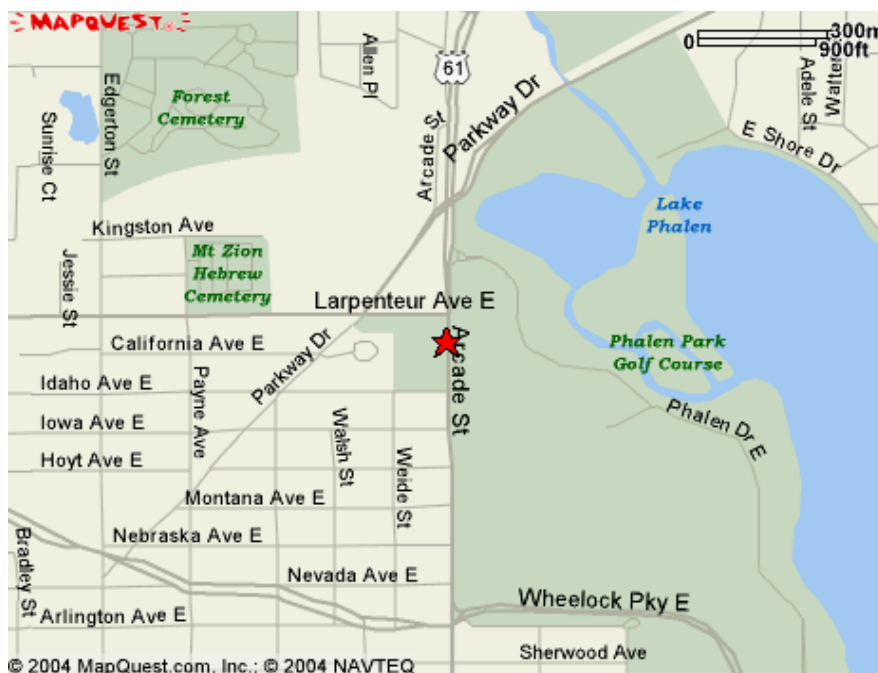

How to Find Us

Gustavus Adolphus is Located at 1669 Arcade St just south of Larpenteur Avenue

- From 694 or 36: go south on Highway 61, which turns into Arcade.
- From 35E: Go east on Larpenteur; until it intersects with Arcade.
- From 94: Go north on 35E, go east on Larpenteur until it intersects with Arcade.

Our main entrance is on the south side of the church, off Idaho Avenue (one block south of Larpenteur on Arcade).

Gustavus Adolphus Lutheran Church
1669 Arcade St N, Saint Paul, MN 55106
651.774.5954 www.gachurch.org